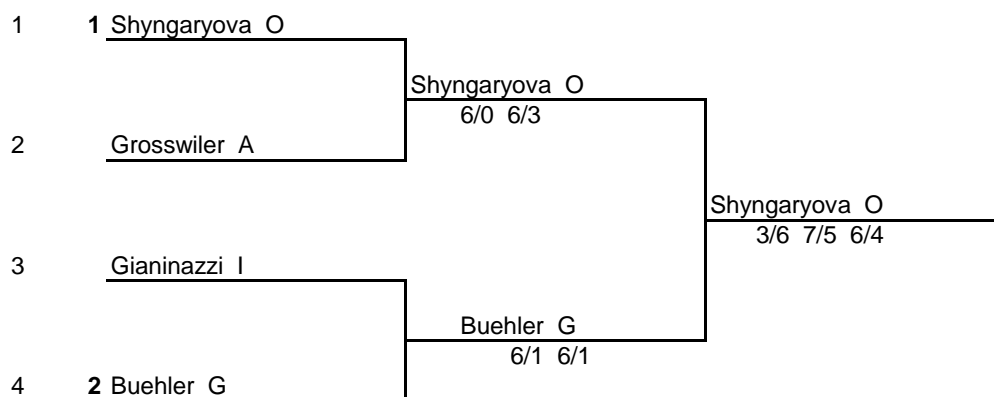

20e Bulle Indoors 13 - 14- 15 mai 2016

Women Singles Consolation Main Draw

1. Shyngaryova Olena 74
2. Buehler Gabriela 84

Date: .; Time:.

UNIQLO
WHEELCHAIR
TENNIS TOUR