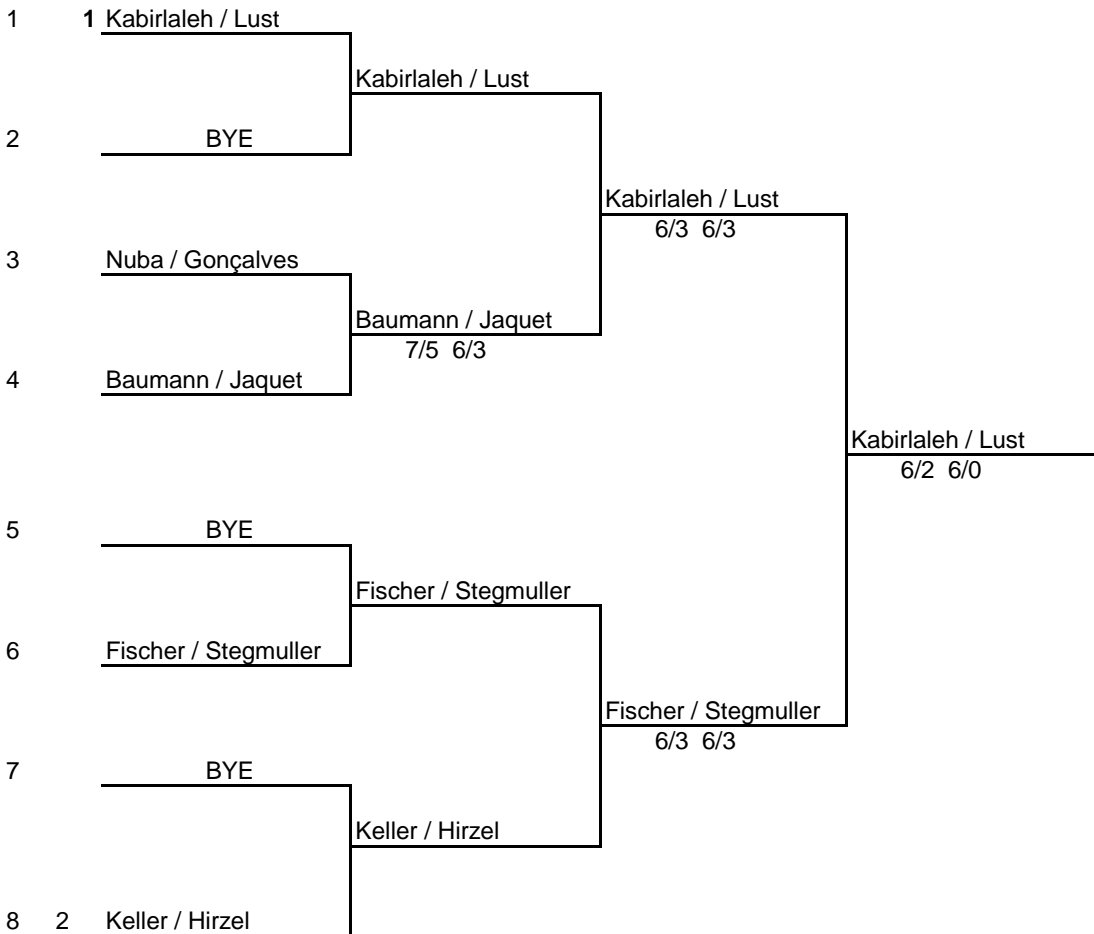

20e Bulle Indoors 13 - 14 - 15 mai 2016

Men Double Second Draw

Date: .; Time:.

UNI QLO
WHEELCHAIR
TENNIS TOUR