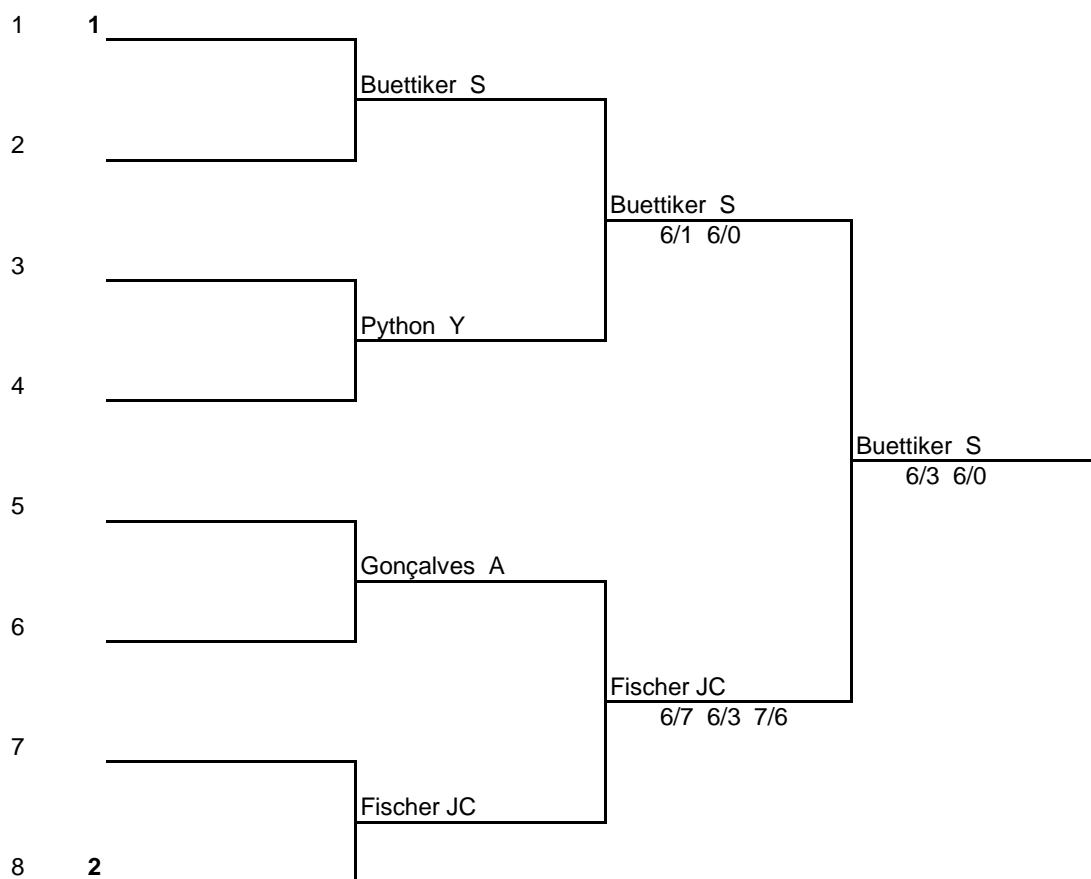

20e Bulle Indoors 13- 14 - 15 mai 2016

Men Singles Consolation Second Draw

Date: .; Time:.

UNIQLO
WHEELCHAIR
TENNIS TOUR