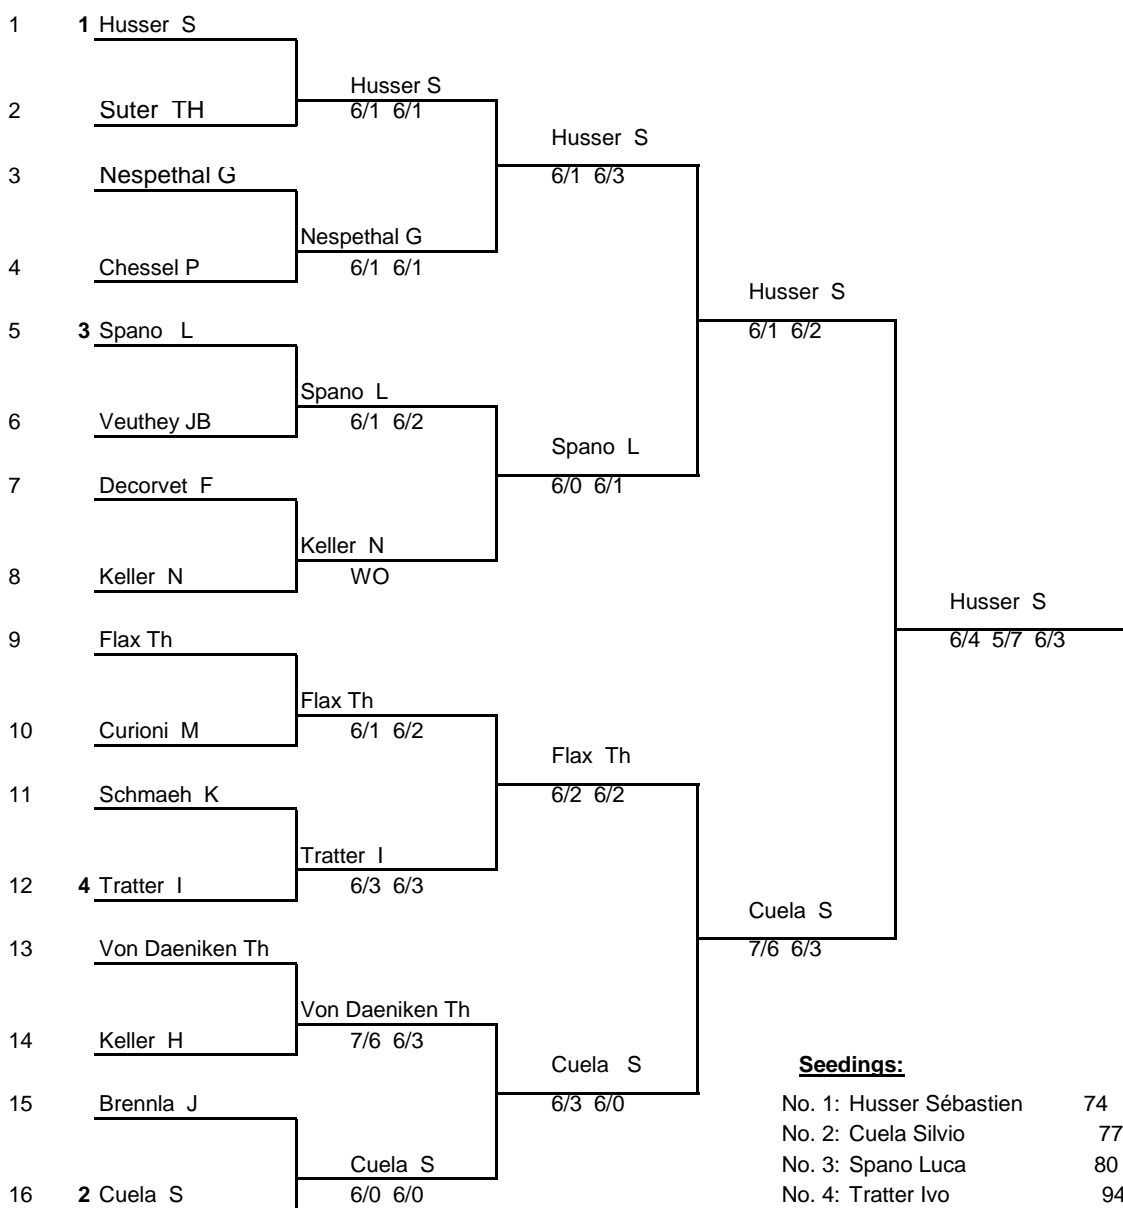

20e Bulle Indoors 13 - 14 - 15 mai 2016

Men Singles Main Draw