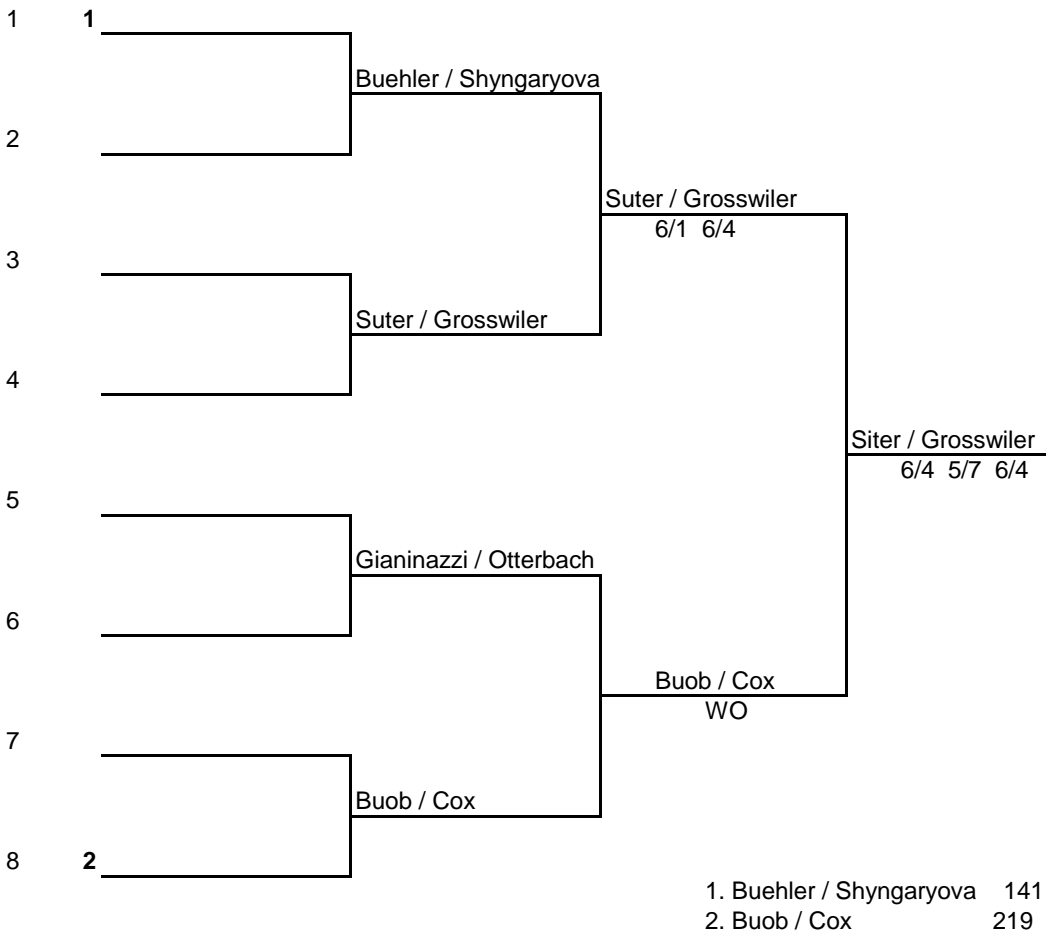

20e Bulle Indoors 13 - 14- 15 mai 2016

Women Double Main Draw

Date: .; Time:.