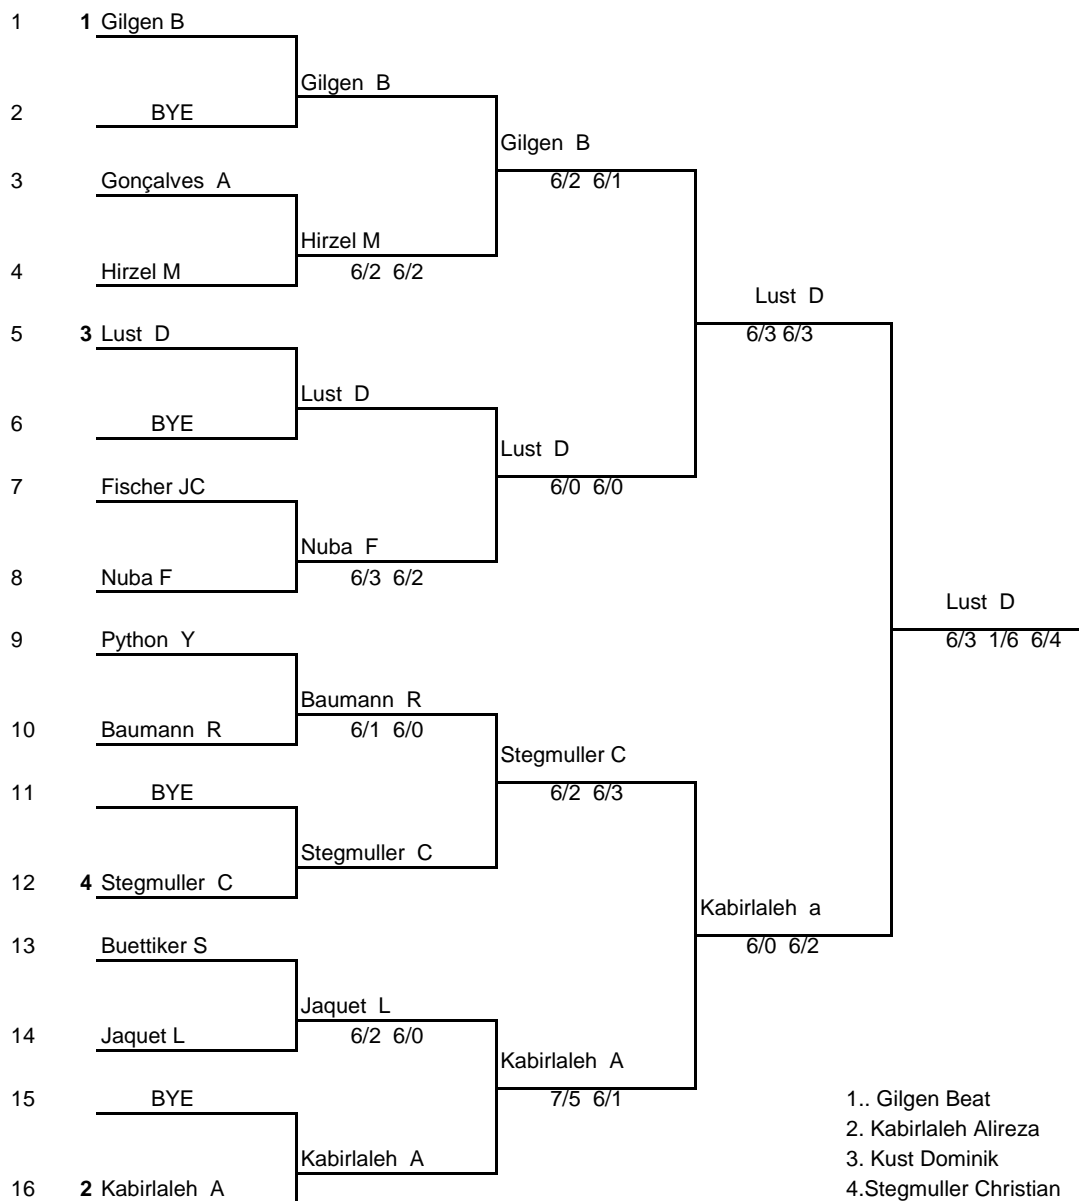

20e Bulle Indoors 13 - 14- 15 mai 2016

Men Singles Second Draw