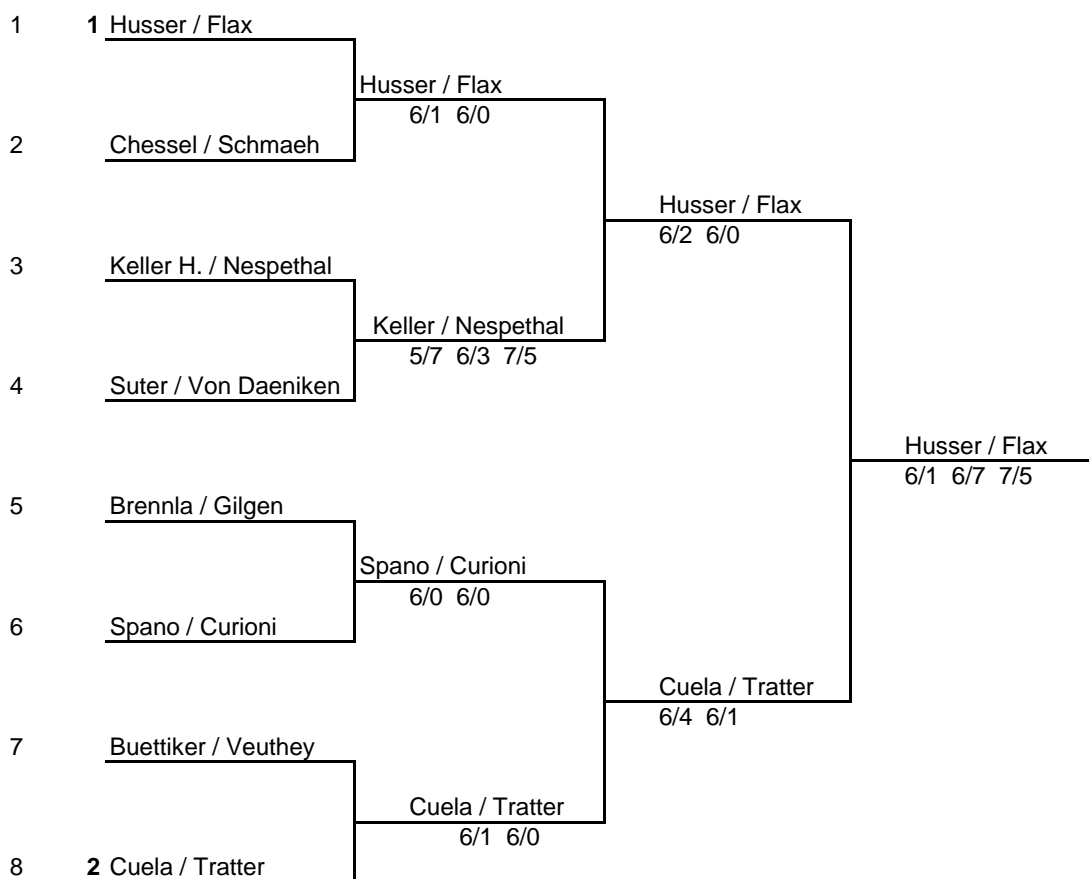

20e Bulle Indoors 13- 14 - 15 mai 2016

Men Double Main Draw

Seedings:

No. 1: Husser / Flax 179

No. 2: Cuela / Tratter 229

Date.: Time.:

UNI QLO
WHEELCHAIR
TENNIS TOUR