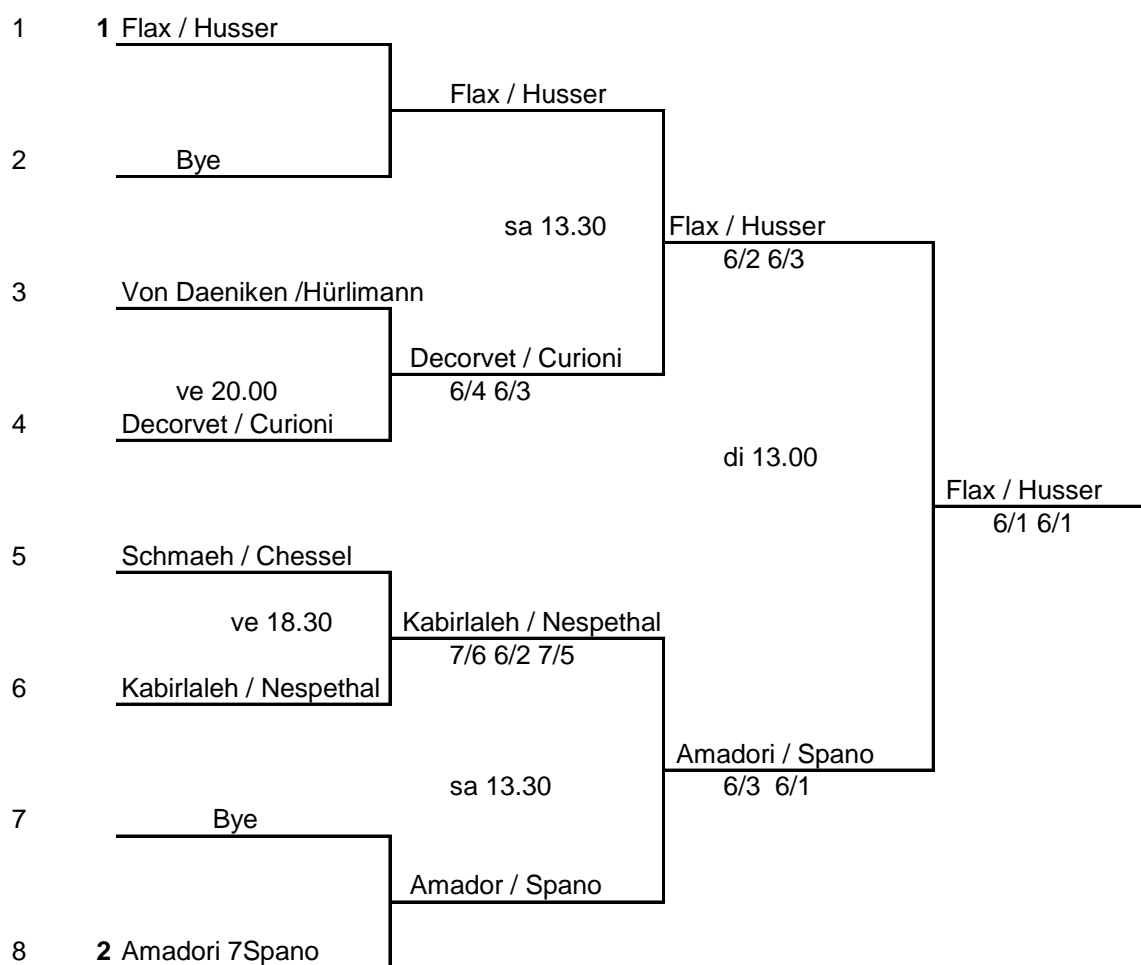

19ème Bulle Indoors 22-23-24 mai 2015

Men Double Main Draw

Seedings:

No. 1: Flax Thomas / Husser Sébastien 108

No. 2: Amadori Diego / Spano Luca 298

Date: .; Time:.

Rollstuhlsport Schweiz SPV
Sport suisse en fauteuil roulant ASP
Sport svizzero in carrozzella ASP
Wheelchair Sport Switzerland SPA

UNIQLO
WHEELCHAIR
TENNIS TOUR