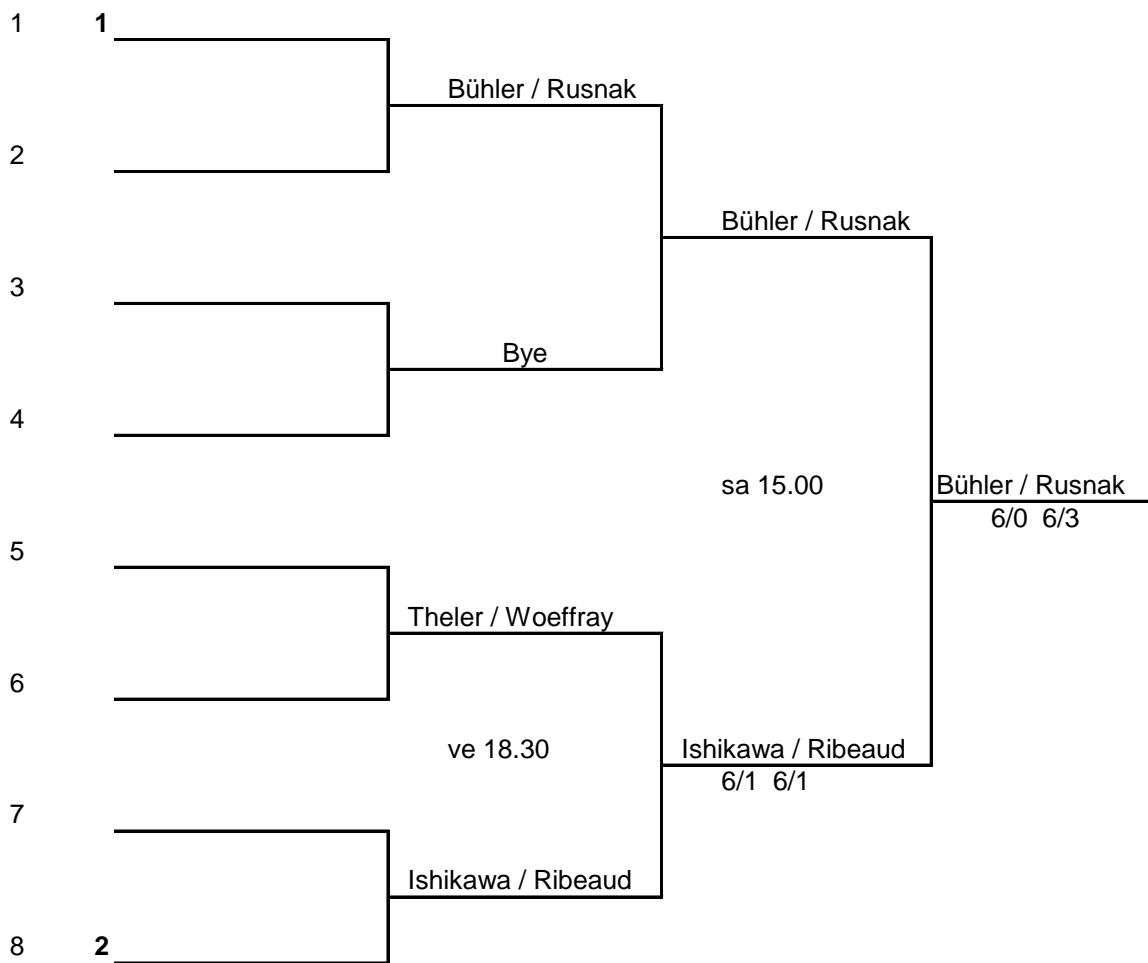

19ème Bulle Indoors 22-23-24 mai 2015

Women Double Main Draw

Seedings:

1. Rusnak Simona 134
2. Bühler Gabriela 157

Date: .; Time:.

Rollstuhlsport Schweiz SPV
Sport suisse en fauteuil roulant ASP
Sport svizzero in carrozzella ASP
Wheelchair Sport Switzerland SPA

UNIQLO
WHEELCHAIR
TENNIS TOUR