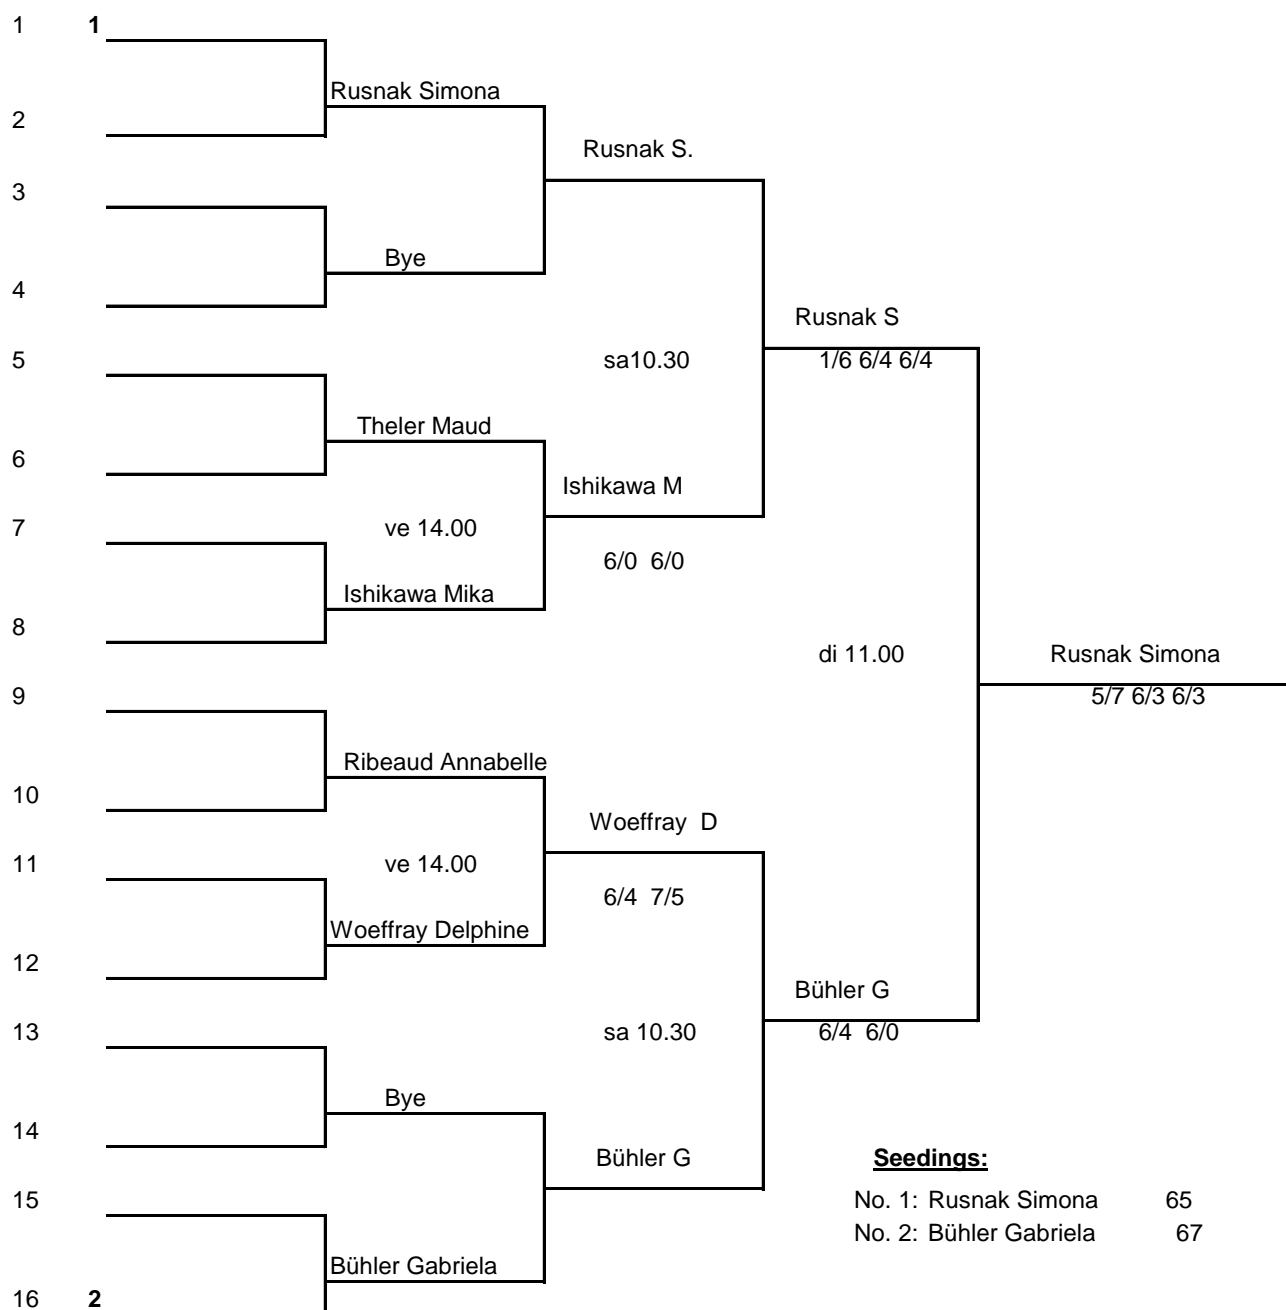

19ème Bulle Indoors 22-23-24 mai 2015

Women Singles Main Draw

Rollstuhlsport Schweiz SPV
Sport suisse en fauteuil roulant ASP
Sport svizzero in carrozzella ASP
Wheelchair Sport Switzerland SPA

UNIQLO
WHEELCHAIR
TENNIS TOUR