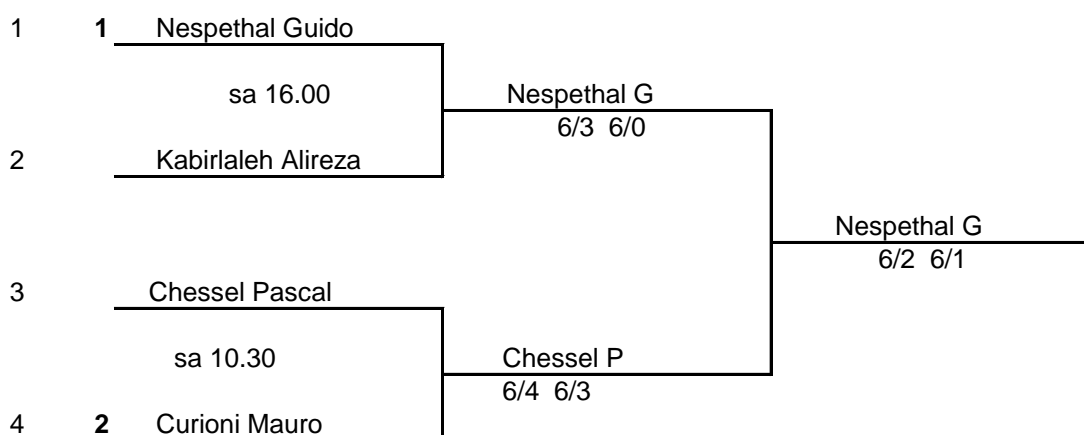

19ème Bulle Indoors 22-23-24 mai 2015

Men Singles Consolation Main Draw

Date: .; Time:.

Rollstuhl Sport Schweiz **SPV**
Sport suisse en fauteuil roulant **ASP**
Sport svizzero in carrozzella **ASP**
Wheelchair Sport Switzerland **SPA**

UNIQLO
WHEELCHAIR
TENNIS TOUR