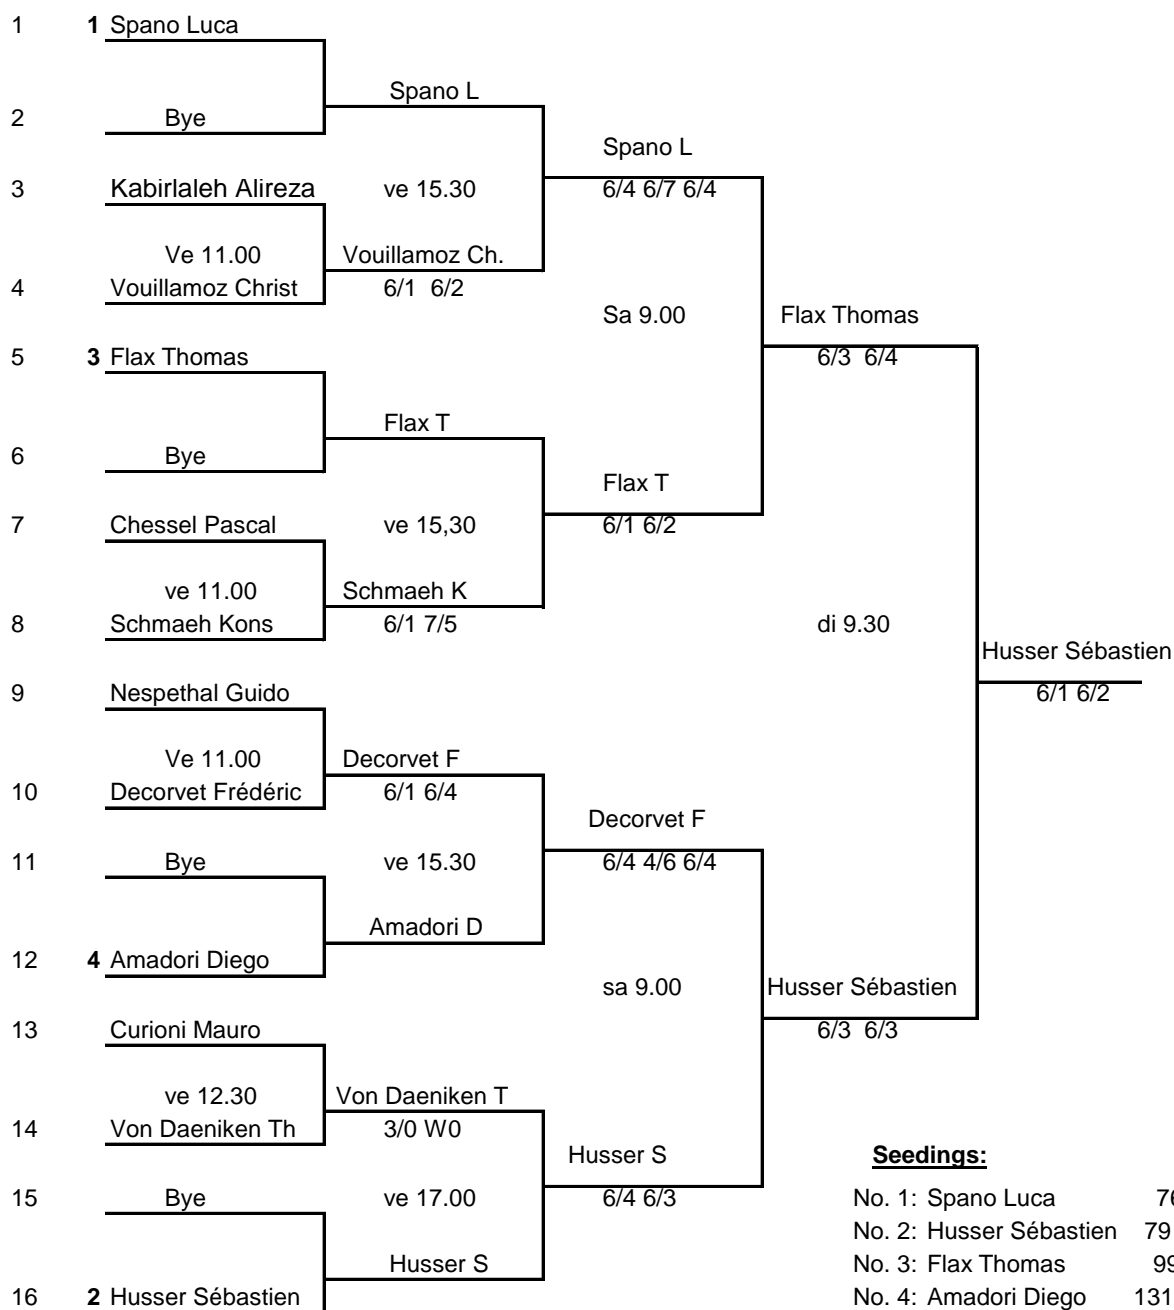

19ème Bulle Indoors 22-23-24 mai 2015

Men Singles Main Draw

Seedings:

No. 1:	Spano Luca	76
No. 2:	Husser Sébastien	79
No. 3:	Flax Thomas	99
No. 4:	Amadori Diego	131