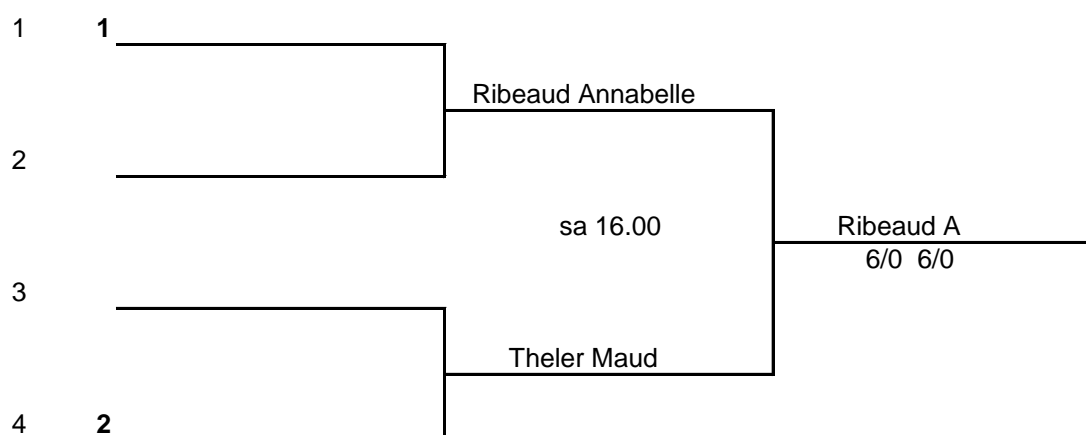

19ème Bulle Indoors 22-23-24 mai 2015

Women Singles Consolation Main Draw

Date: ; Time:.