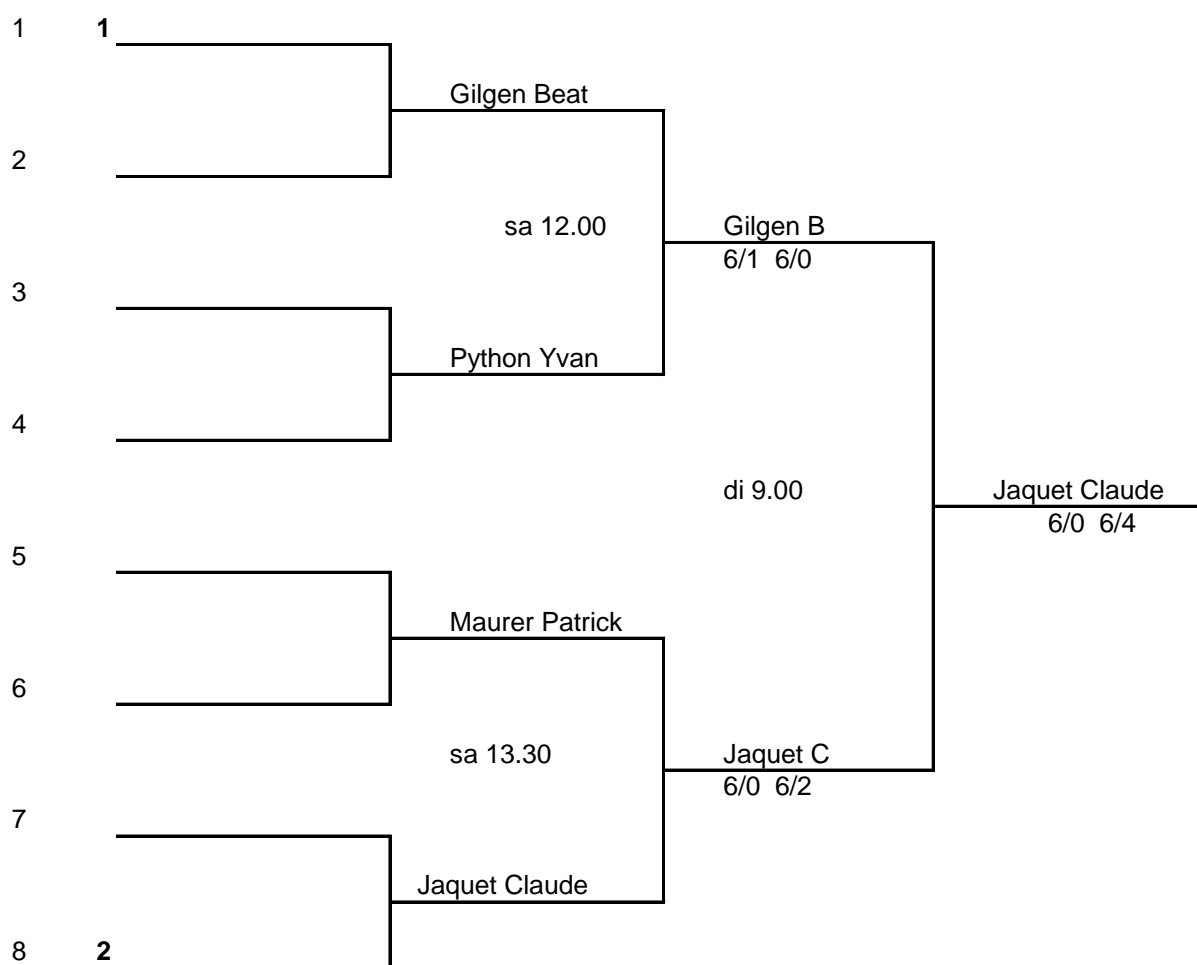

19ème Bulle Indoors 22-23-24 mai 2015

Men Singles Consolation Second Draw

Date: .; Time:.

Rollstuhl Sport Schweiz **SPV**
Sport suisse en fauteuil roulant **ASP**
Sport svizzero in carrozzella **ASP**
Wheelchair Sport Switzerland **SPA**

UNI QLO
WHEELCHAIR
TENNIS TOUR